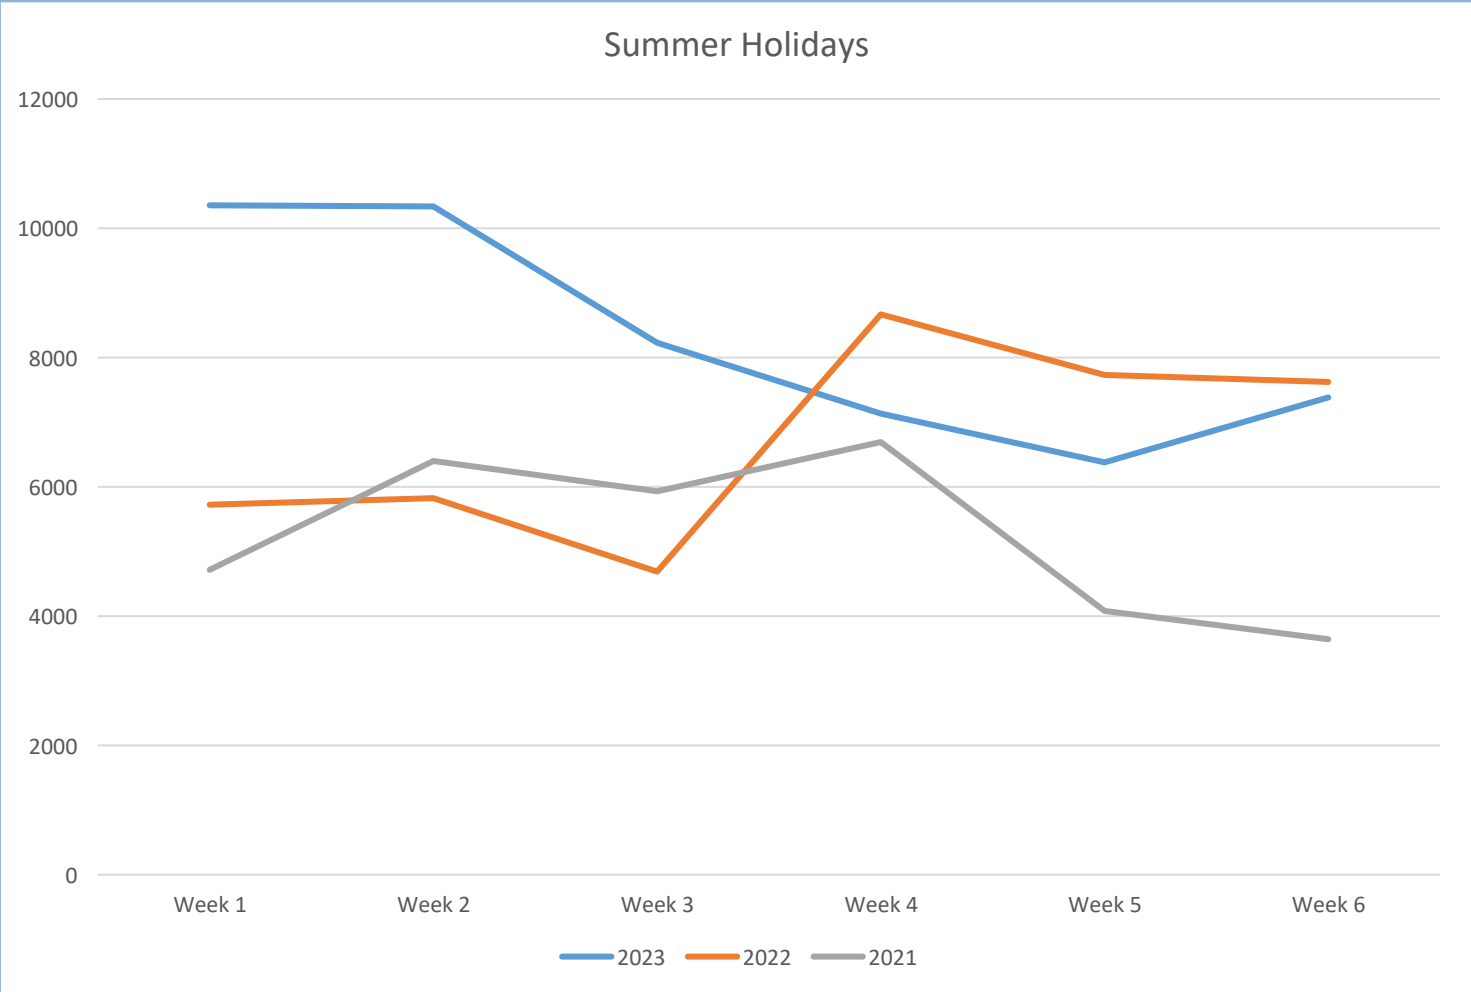

Summer Holidays

	2023	2022	2021
Week 1	10355	5724	4717
Week 2	10338	5825	6400
Week 3	8229	4689	5931
Week 4	7133	8668	6693
Week 5	6379	7731	4081
Week 6	7383	7623	3643
Total	49817	40260	31465