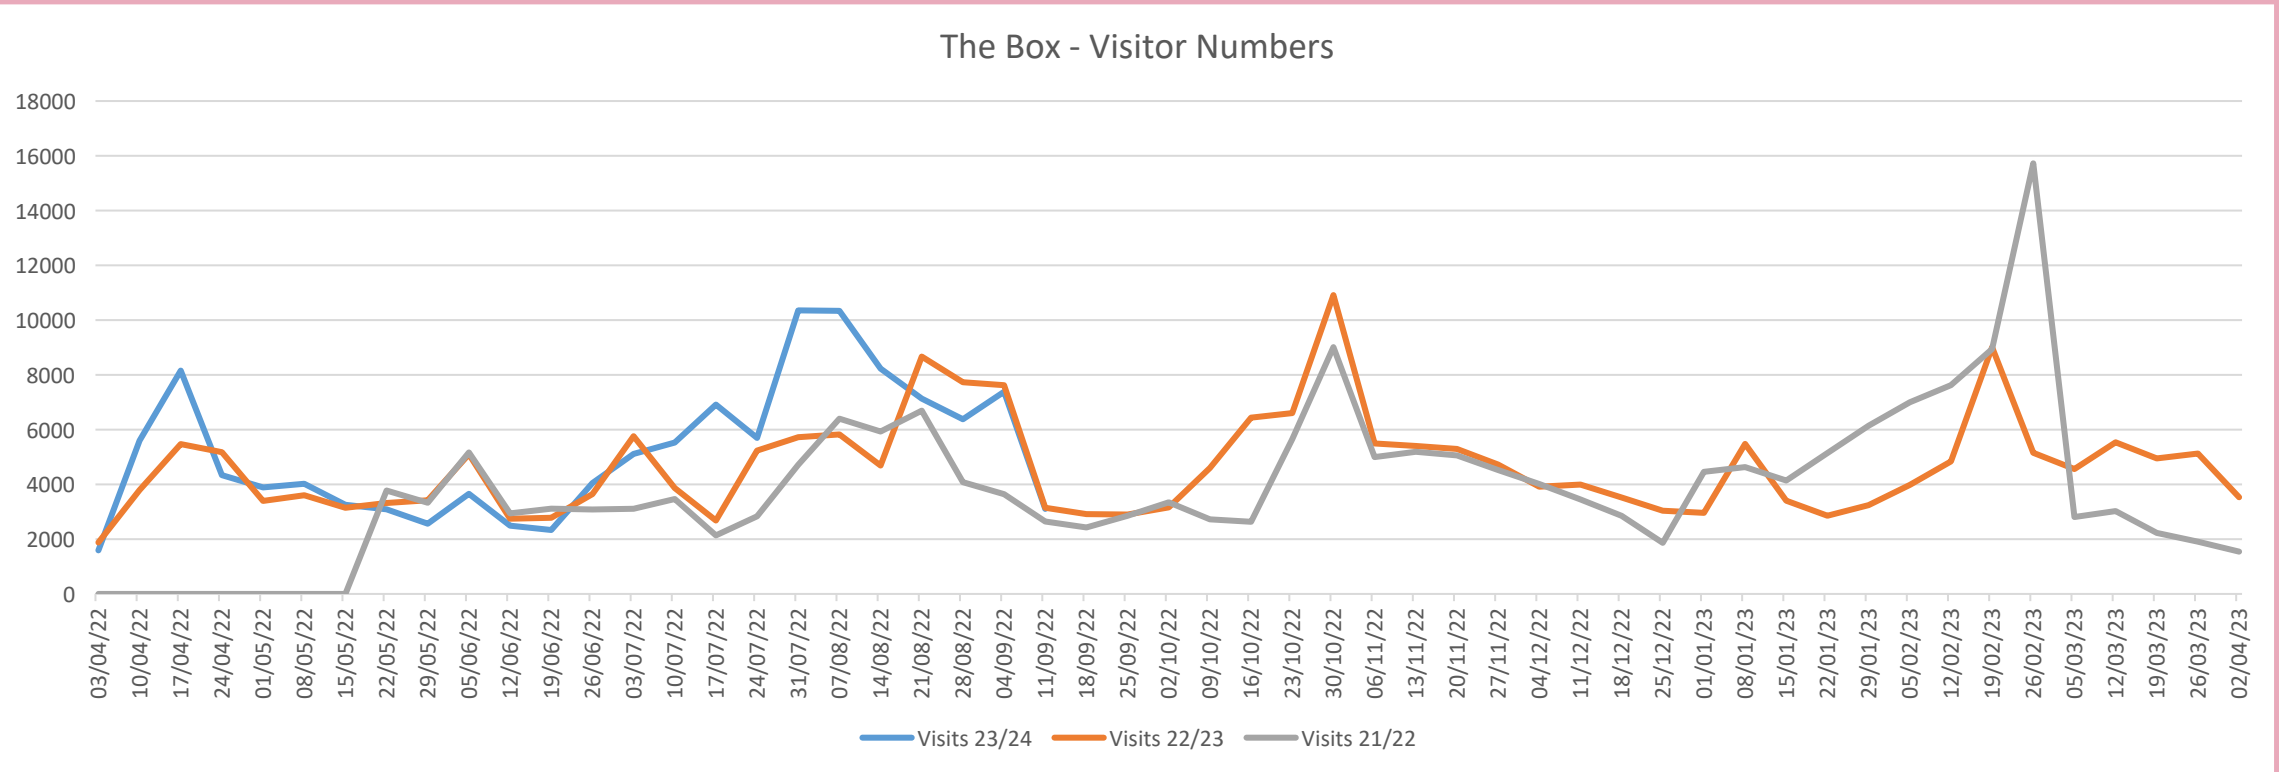

The Box

Visits to date (10/09/23)

- Total visits YTD 2023/24 – 125,212 (108,435 - 2022)
- Target visits – 222,640
- % YTD – 56% attendance target

20/21 total	33,153
21/22 total	203,010
22/23 total	245,987
23/24 total	125,212
Running total	607,362

Summer Holidays

	2023	2022	2021
Week 1	10355	5724	4717
Week 2	10338	5825	6400
Week 3	8229	4689	5931
Week 4	7133	8668	6693
Week 5	6379	7731	4081
Week 6	7383	7623	3643
Total	49817	40260	31465